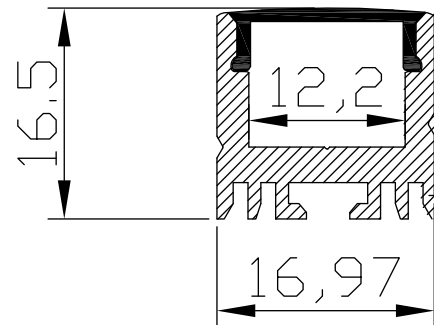

Color 

Unit: mm

Features:

1. Model: HL-BAPL027
2. Material: AL6063+PC/PMMA
3. Surface: Anodized/Painting
4. Lighting source width: 12mm
5. Length: 4m/max
6. Installation: For offices / conference rooms / supermarkets / home lighting application.

Accessory:

End Cap

Mounting Clip (metal)

Suspended Rope

Cover

Installation: